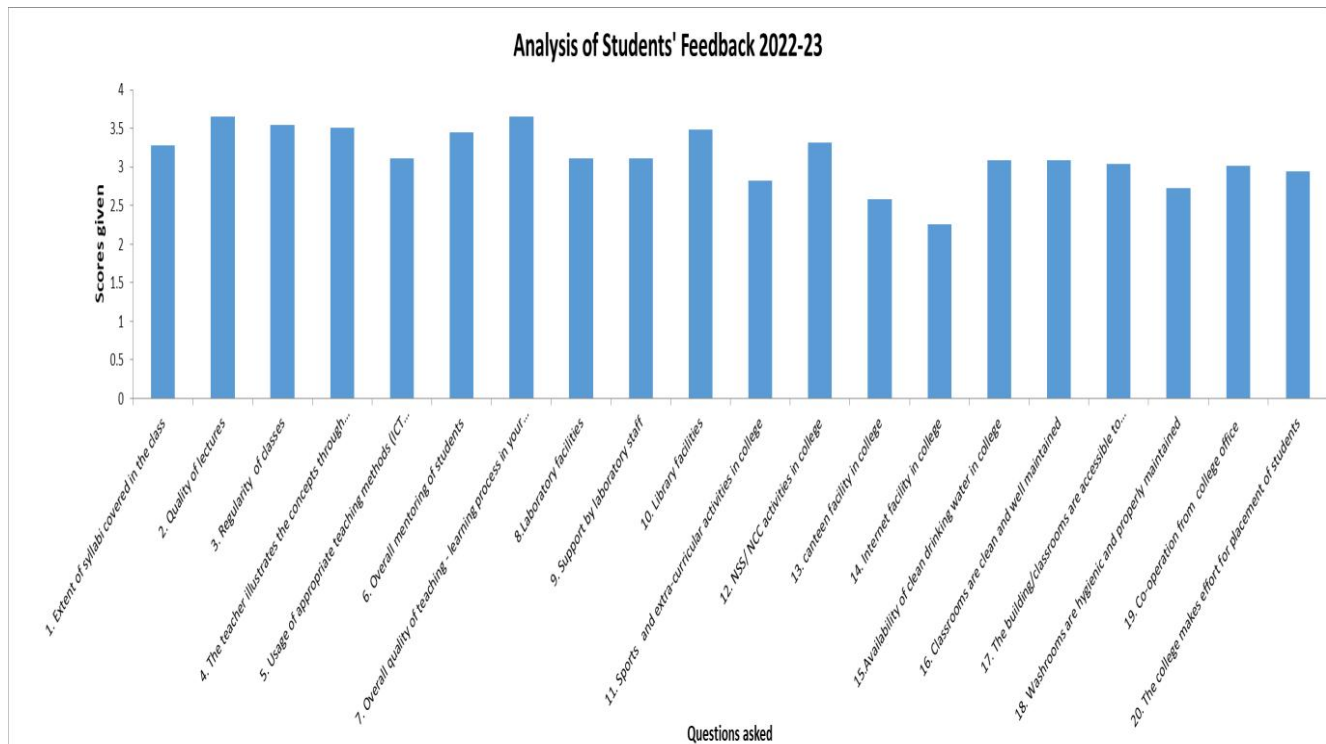

SREE CHAITANYA COLLEGE, HABRA

(GOVT. SPONSORED)

Affiliated to West Bengal State University, Barasat

NAAC GRADING – B++

P.O. – HABRA PRAFULLANAGAR, HABRA, 24 PARGANAS (N), PIN 743268

Website : sreechaitanyacollege.in

e-mail : sreechaitanyacollege@rediffmail.com

Tel : 03216-236767, 237020, FAX : 03216-237020

STUDENT FEEDBACK SURVEY ANALYSIS 2022-23 SREE CHAITANYA COLLEGE, HABRA

Sd/-
Principal